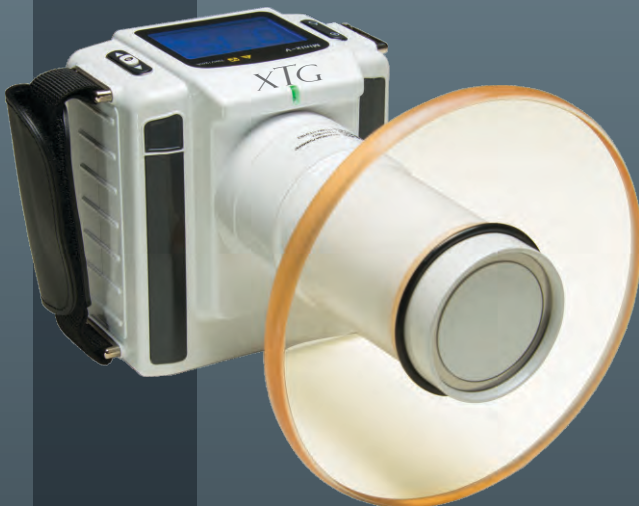

# Q2 Special Receive a \$500 Cash Rebate with the purchase of any Digital Doc Products

No Quantity Limit!

X80  
\$500.00

\$500.00  
LūM

\$500.00  
Blū

\$500.00  
XTG

 **Digital DOC®**

1.800.518.1102 [www.digi-doc.com](http://www.digi-doc.com)  
To redeem go to [digi-doc.com/rebate](http://digi-doc.com/rebate)