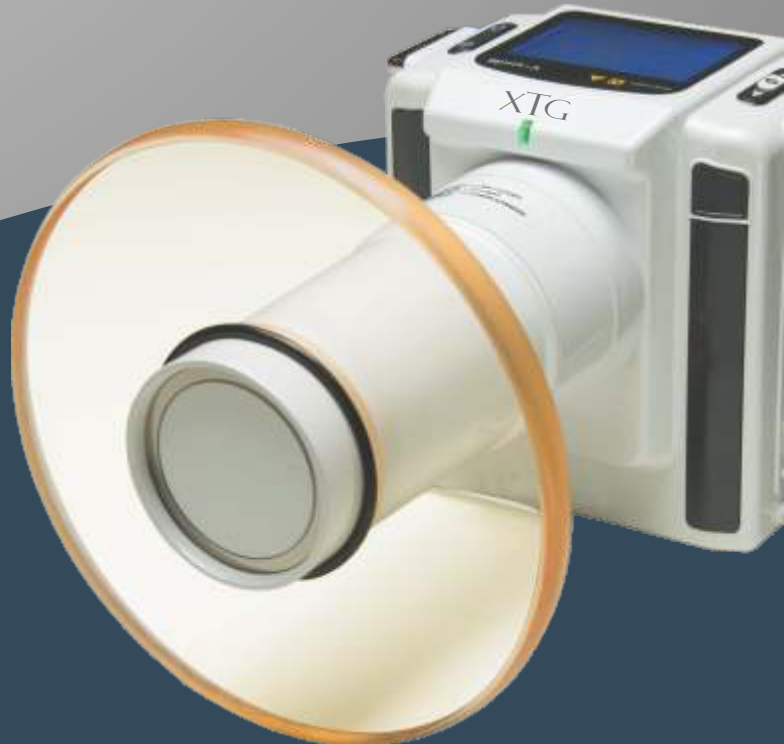

# \$500 Rebate

Choose any pair  
of Digital Doc  
Products  
and Receive a  
\$500 Cash Rebate

\* 80CM Model Double stud mount included

 **PIXEL**  
Digital Imaging Software

**Julie Rice, EFDA**

Territory Manager