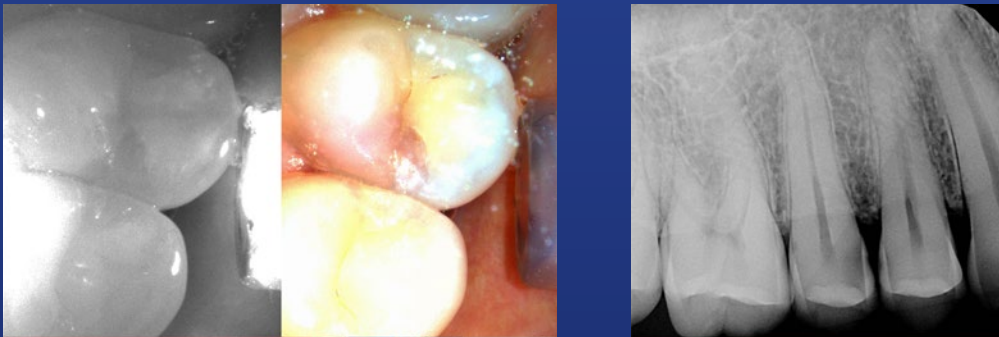

Radiation-
FREE
Caries
Detection

See teeth in a whole new light!

Planmeca Emerald® S now includes Cariosity™ tip

Detect interproximal and occlusal caries, cracks, and fractures with this interchangeable tip—without any radiation exposure using transillumination technology.